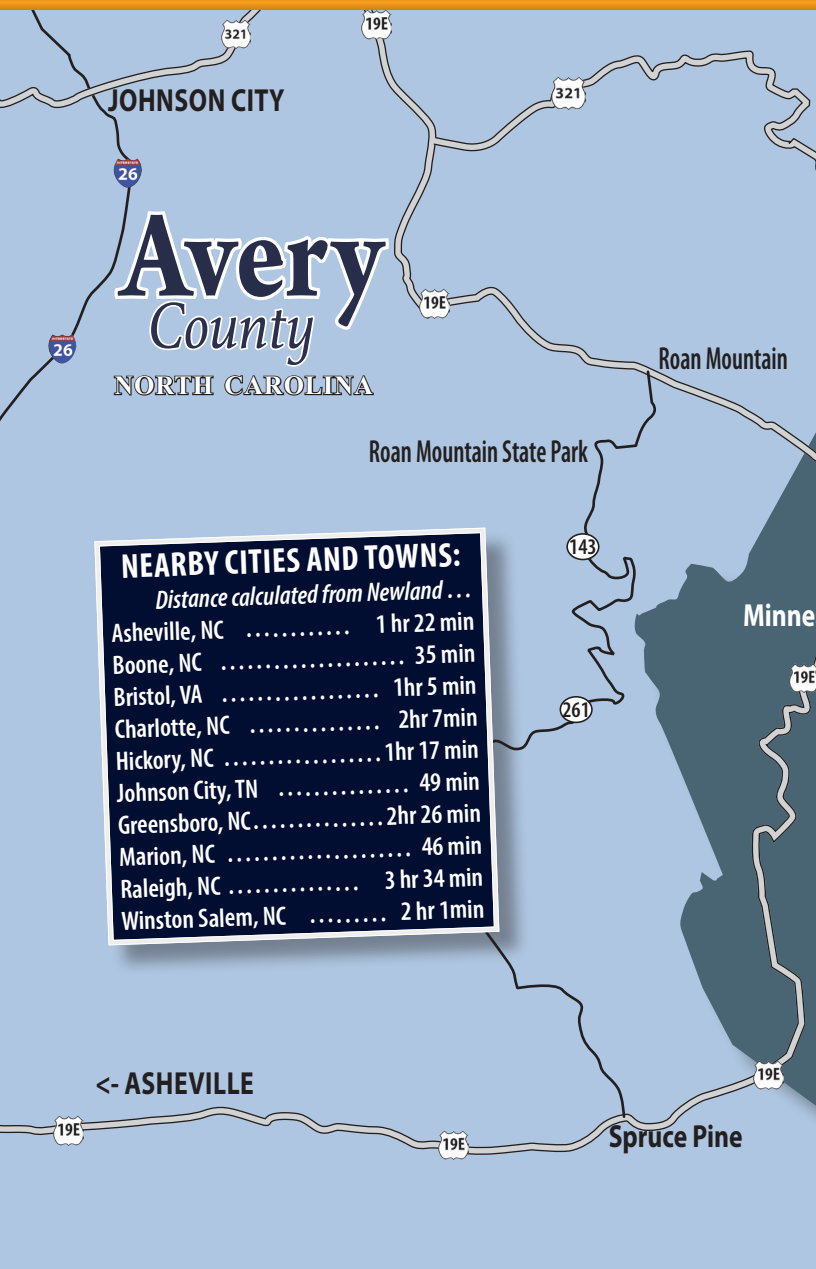

AVERY COUNTY MAP

Located at
4501 Tynecastle Hwy, Unit 14
Shoppes of Tynecastle
Intersection of NC 105 & NC 184
Banner Elk, NC 28604
828-898-5605 • 800-972-2183
AveryCounty.com